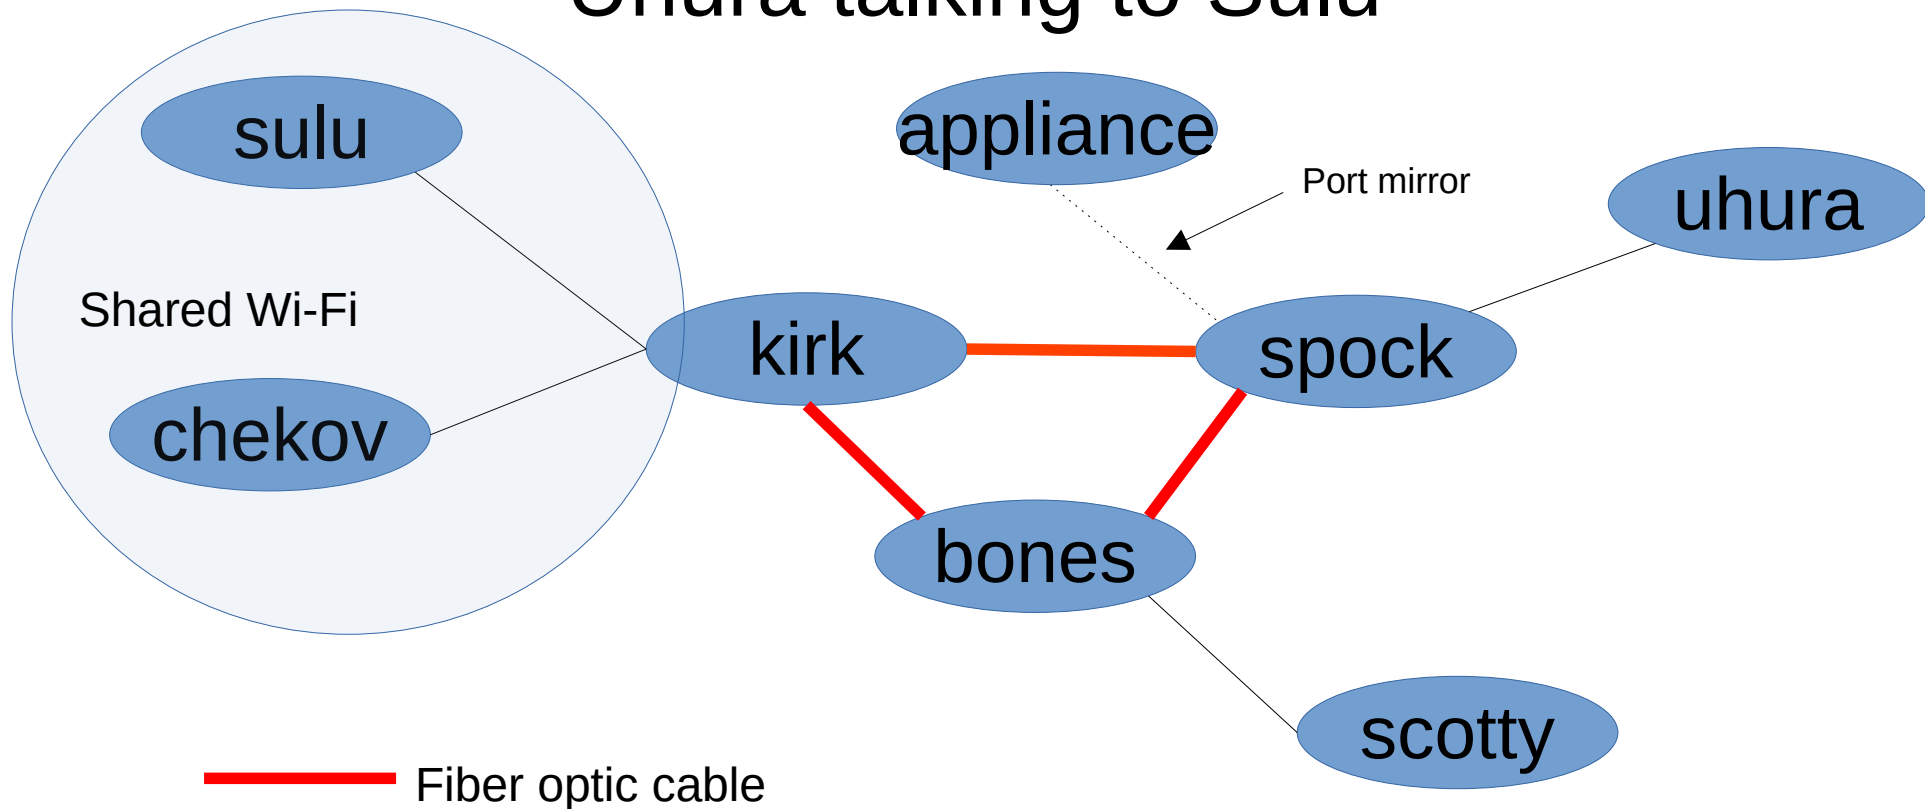

Uhura talking to Sulu

Uhura talking to Sulu

- kirk and spock are in-path
- appliance is on-path
 - Gets a copy of the packets from the port mirror on kirk
- chekov is on-path
 - Shared Wi-Fi with sulu, kirk has a wireless interface and two fiber optic interfaces
- scotty and bones are off-path