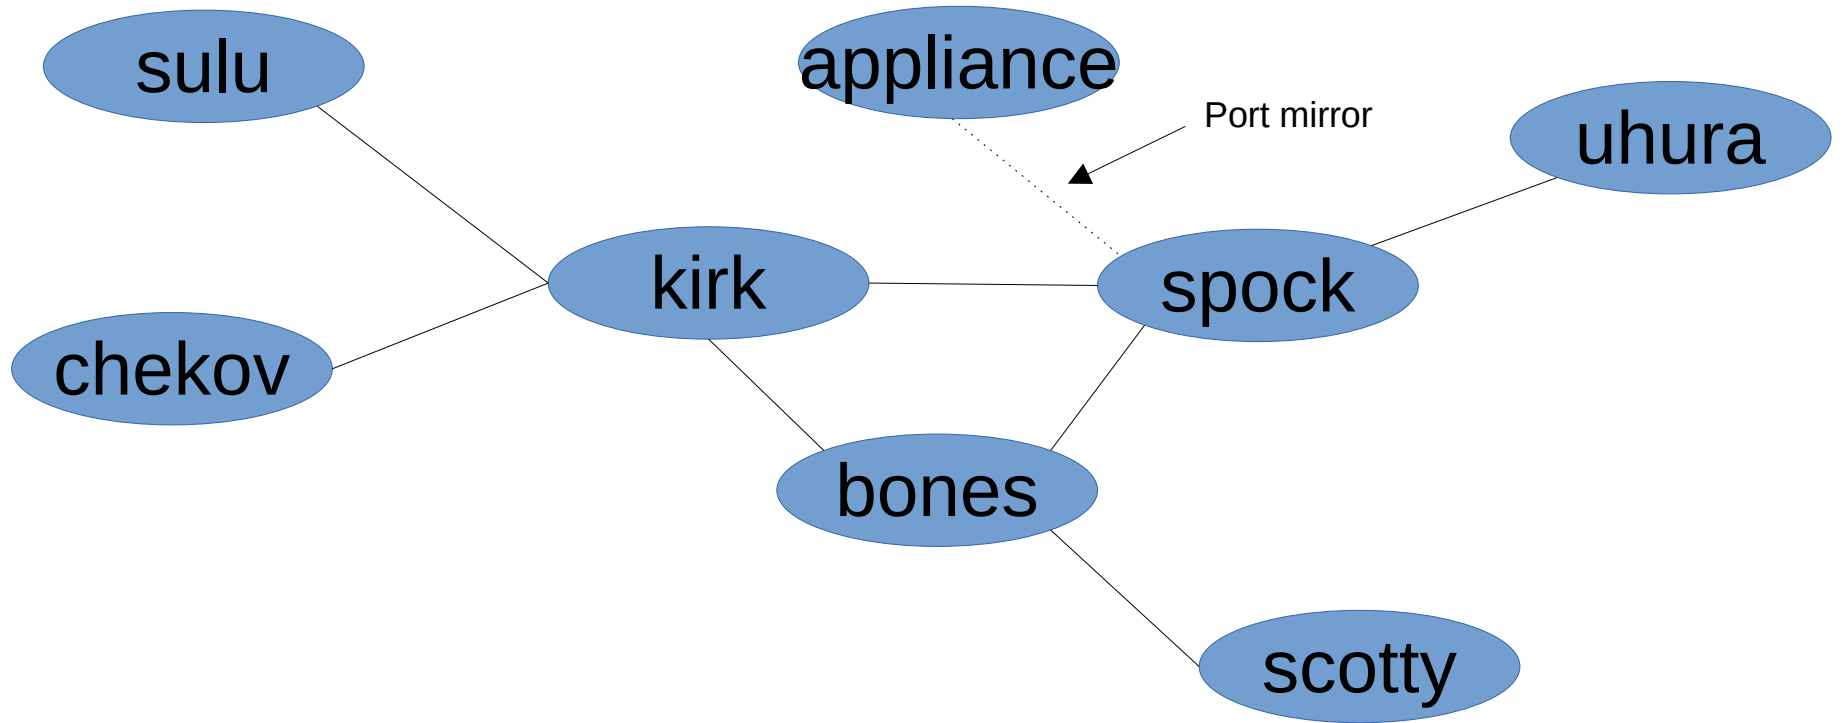

Uhura talking to Sulu

Uhura talking to Sulu

- kirk and spock are in-path
- appliance is on-path
 - Gets a copy of the packets from the port mirror on kirk
- chekov is on-path
 - Shared Wi-Fi with sulu, kirk has a wireless interface and two fiber optic interfaces
- scotty and bones are off-path